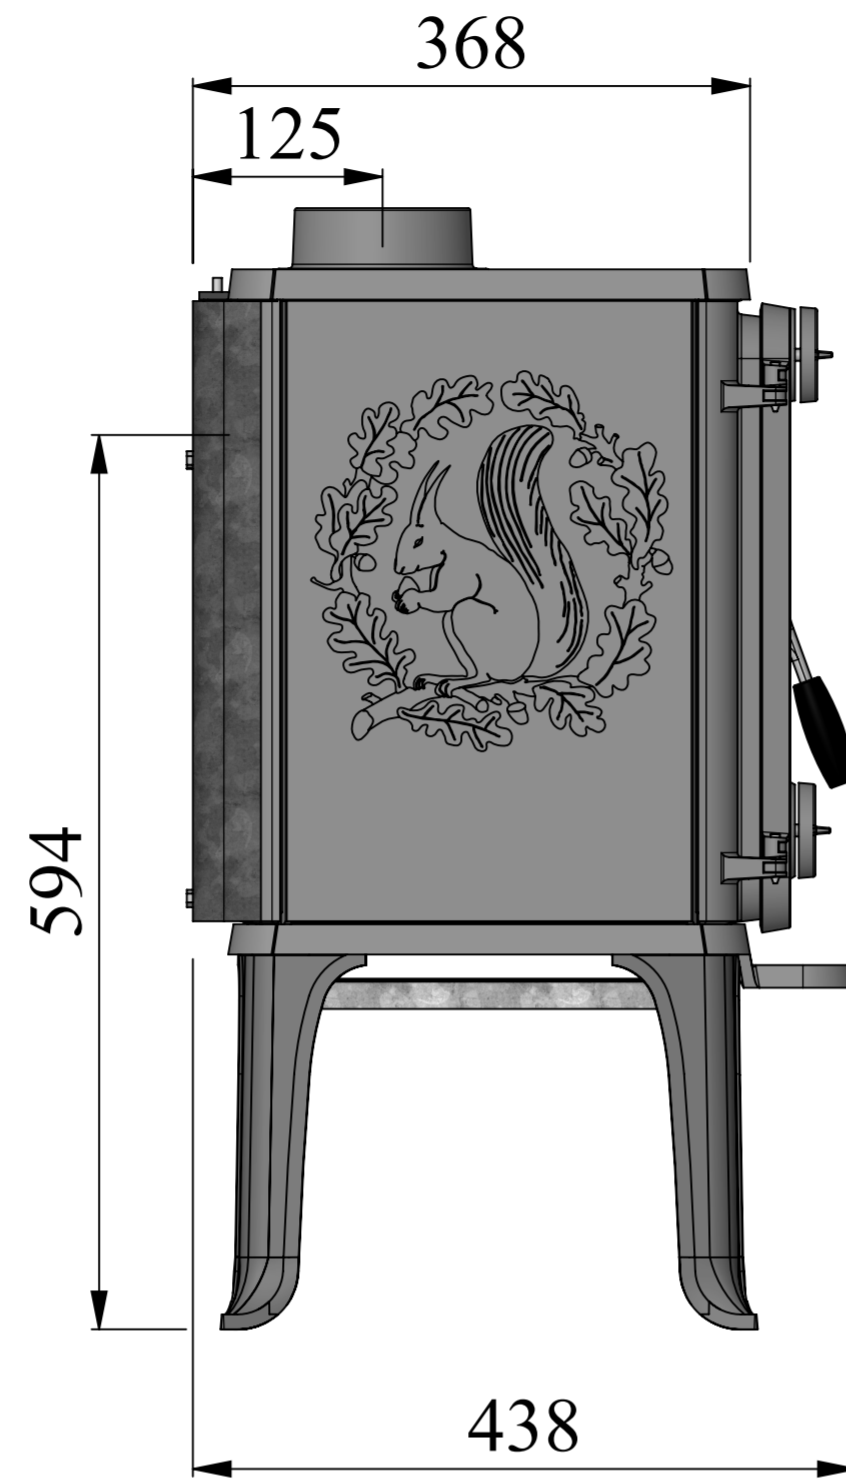

b		Tilføjet oven set fra oven.	RSV	02.09.2010
Rev.		Revisions	Sign.:	Date:
		Title:	Construction:	RSV 07.07.2009
		Maalskitse	Released:	
Material:		1412 EN	Format:	A2
Weight:		Morsø 1400	Scale:	1:5
Model no.	-		Itemno.:	
Drawingtype:			Drawing no.:	Side 1 of 2
Location of file:	C:\Working\1400 Samling\tegning\3D\ASM			1400-341 b

This drawing is Morsø Jernstøberi A/S' property and must not be sold, lendet or copied without any written authorization from the company.

b		Tilføjet oven set fra oven.	RSV	02.09.2010
Rev.		Revisions	Sign.:	Date:
Title:		Construction:	RSV	07.07.2009
Released:		Format:	A2	
Material:		Scale:	1:5	
Weight:		Itemno.:		
Model no.:		Drawing no.:		
Drawingtype:		Side 2 of 2		
Location of file:		 1400-341 b		