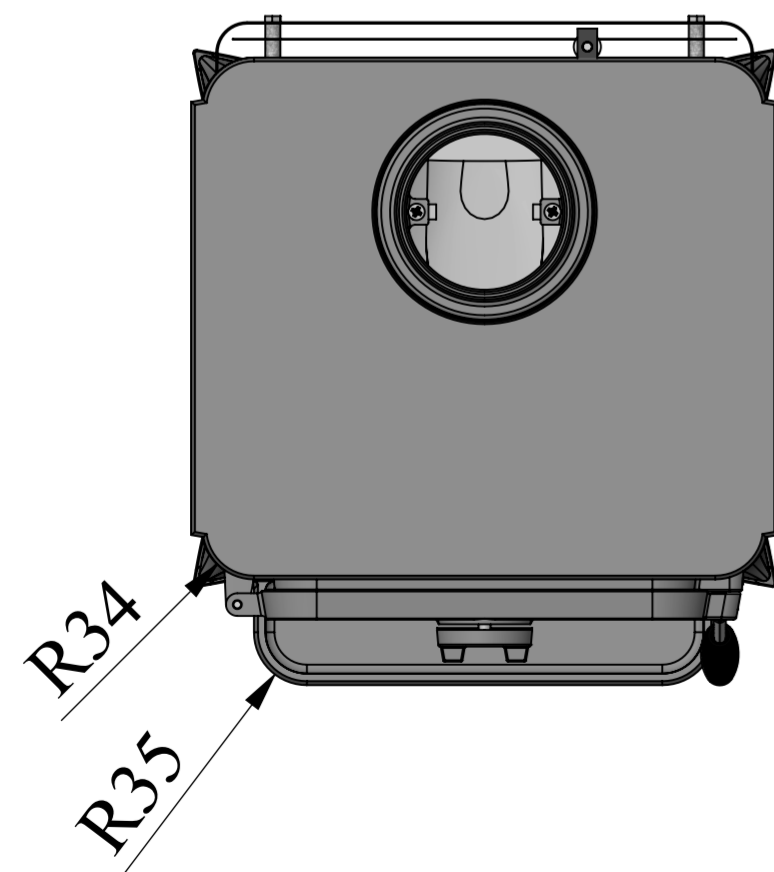

b		Tilføjet oven set fra oven.	RSV	02.09.2010
Rev.		Revisions	Sign.:	Date:
Title:		Construction:	RSV	07.07.2009
Released:		Format:	A2	
Material:		Scale:	1:5	
Weight:		Itemno.:		
Model no.:		Drawing no.:		
Drawingtype:		Side 2 of 2		
Location of file:		1400-341 b		

This drawing is Morsø Jernstøberi A/S' property and must not be sold, lent or copied without any written authorization from the company.