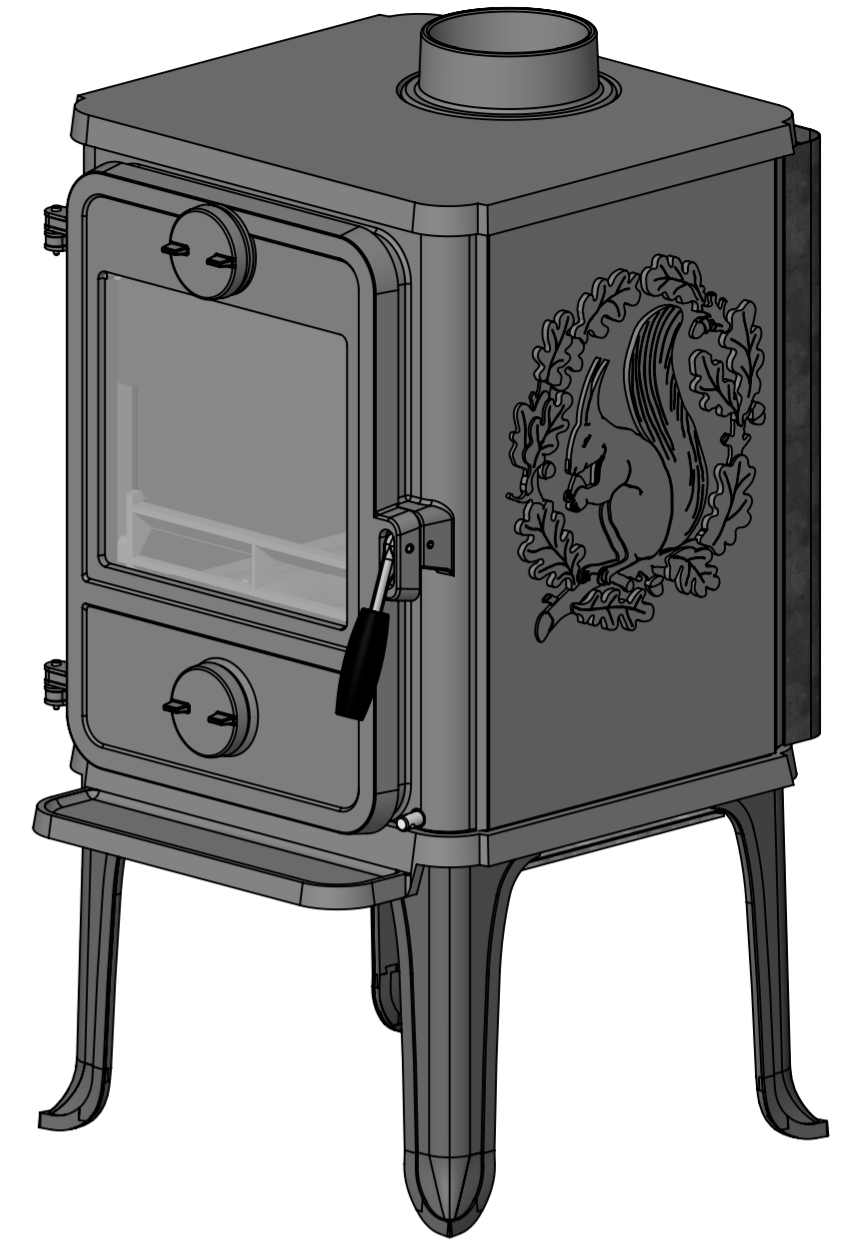

b		Tilføjet oven set fra oven.	RSV	02.09.2010
Rev.		Revisions	Sign.:	Date:
		Title:	Construction:	RSV 07.07.2009
		Maalskitse	Released:	
Material:		1412 EN	Format:	A2
Weight:		Morsø 1400	Scale:	1:5
Model no.	-		Itemno.:	
Drawingtype:			Drawing no.:	Side 1 of 2
Location of file:	C:\Working\1400 Samling\tegning\3D\ASM			1400-341 b

This drawing is Morsø Jernstøberi A/S' property and must not be sold, lendet or copied without any written authorization from the company.

b		Tilføjet oven set fra oven.	RSV	02.09.2010
Rev.		Revisions	Sign.:	Date:
Title:		Construction:	RSV	07.07.2009
Released:		Format:	A2	
Material:		Scale:	1:5	
Weight:		Itemno.:		
Model no.:		Drawing no.:		
Drawingtype:		Side 2 of 2		
Location of file:		 1400-341 b		