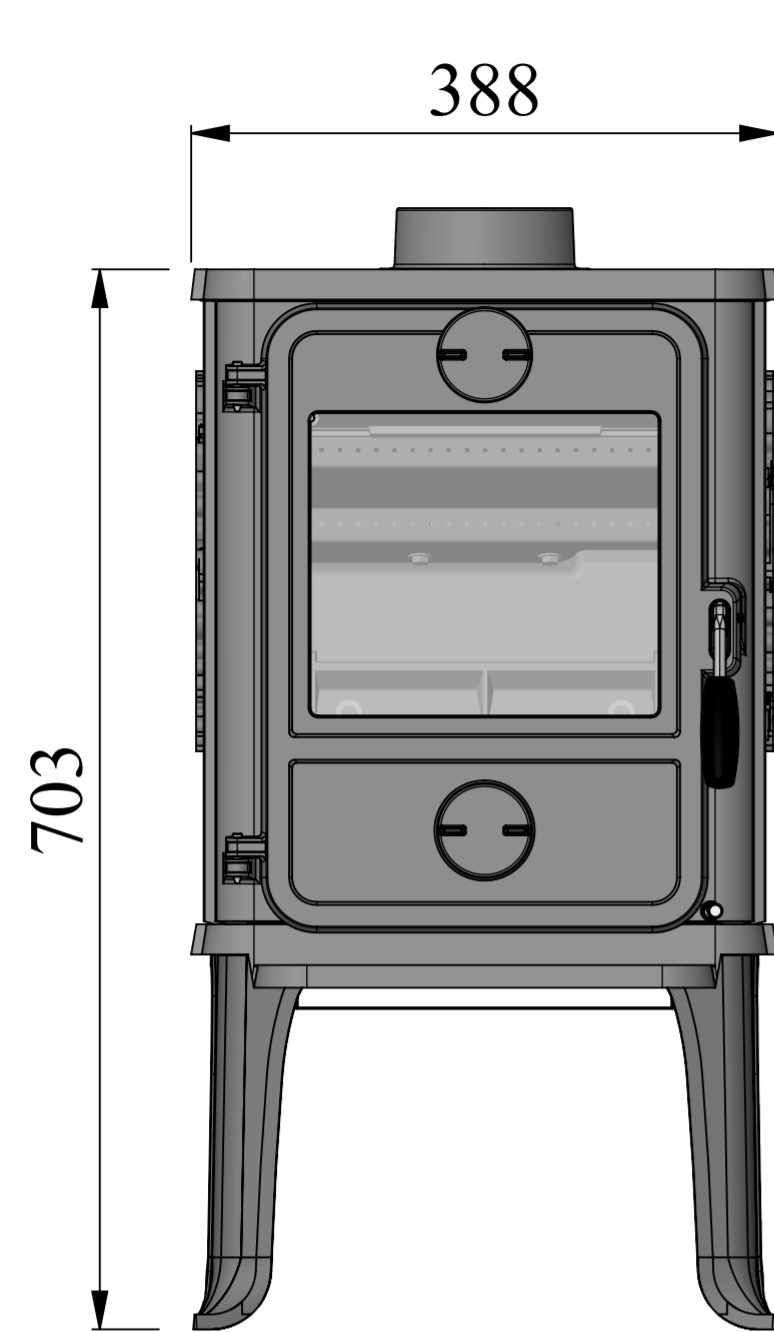

b		Tilføjet oven set fra oven.	RSV	02.09.2010
Rev.		Revisions	Sign.:	Date:
		Title:	Construction:	RSV 07.07.2009
		Maalskitse	Released:	
Material:		1412 EN	Format:	A2
Weight:		Morsø 1400	Scale:	1:5
Model no.	-		Itemno.:	
Drawingtype:			Drawing no.:	Side 1 of 2
Location of file:	C:\Working\1400 Samling\tegning\3D\ASM			1400-341 b

This drawing is Morsø Jernstøberi A/S' property and must not be sold, lendet or copied without any written authorization from the company.

b		Tilføjet oven set fra oven.	RSV	02.09.2010
Rev.		Revisions	Sign.:	Date:
Title:		Construction:	RSV	07.07.2009
Released:		Format:	A2	
Material:		Scale:	1:5	
Weight:		Itemno.:		
Model no.:		Drawing no.:		
Drawingtype:		Side 2 of 2		
Location of file:		 1400-341 b		